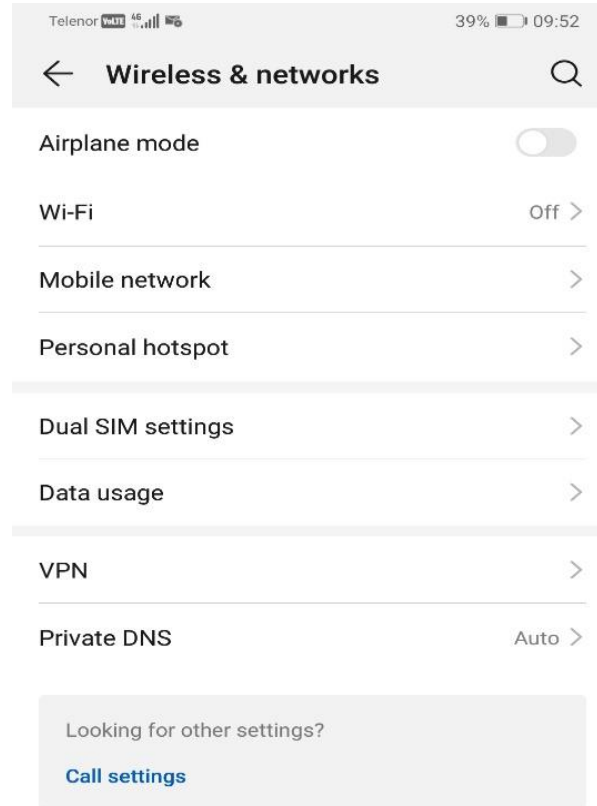

Setting 4G Calling Volte for Huawei

Go To Setting >

Go To Wireless & Network

Go To Mobile Network